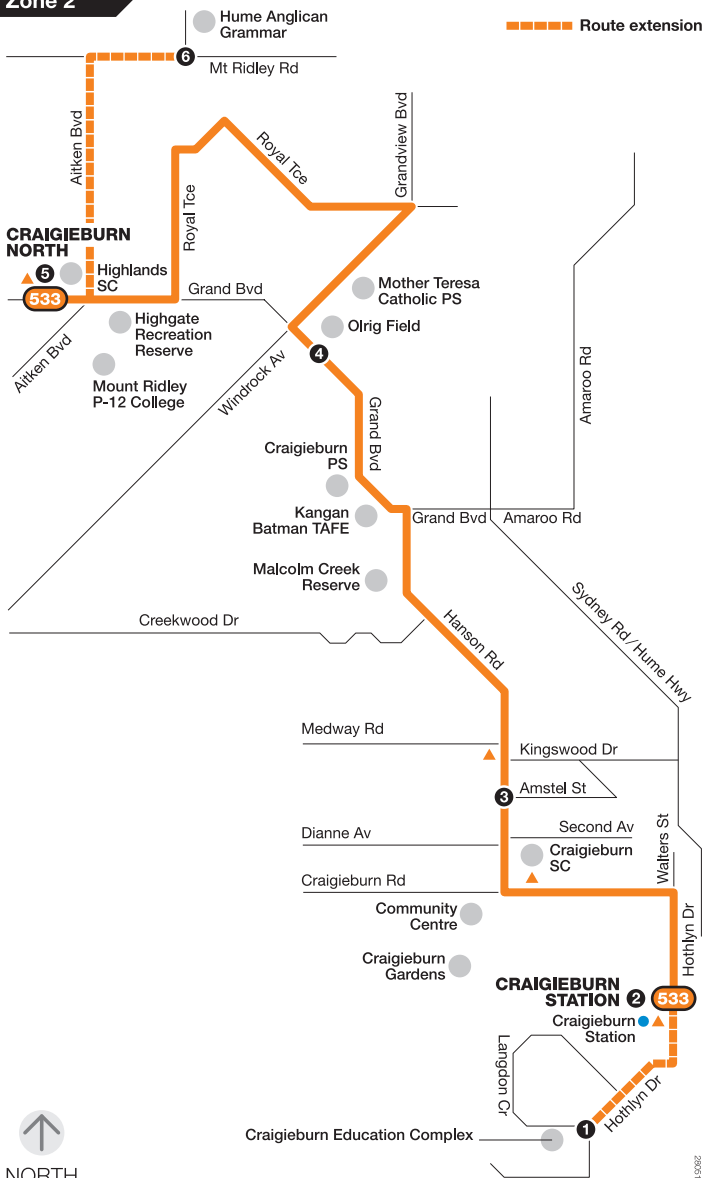

# Craigieburn Station – Craigieburn North

Route 533 via Hanson Rd

Zone 2

Ticketing zone

Single zone

Connecting train

Connecting bus

Major stop

For more information visit [ptv.vic.gov.au](http://ptv.vic.gov.au) or call 1800 800 007

MAP NOT TO SCALE

© Public Transport Victoria 2018