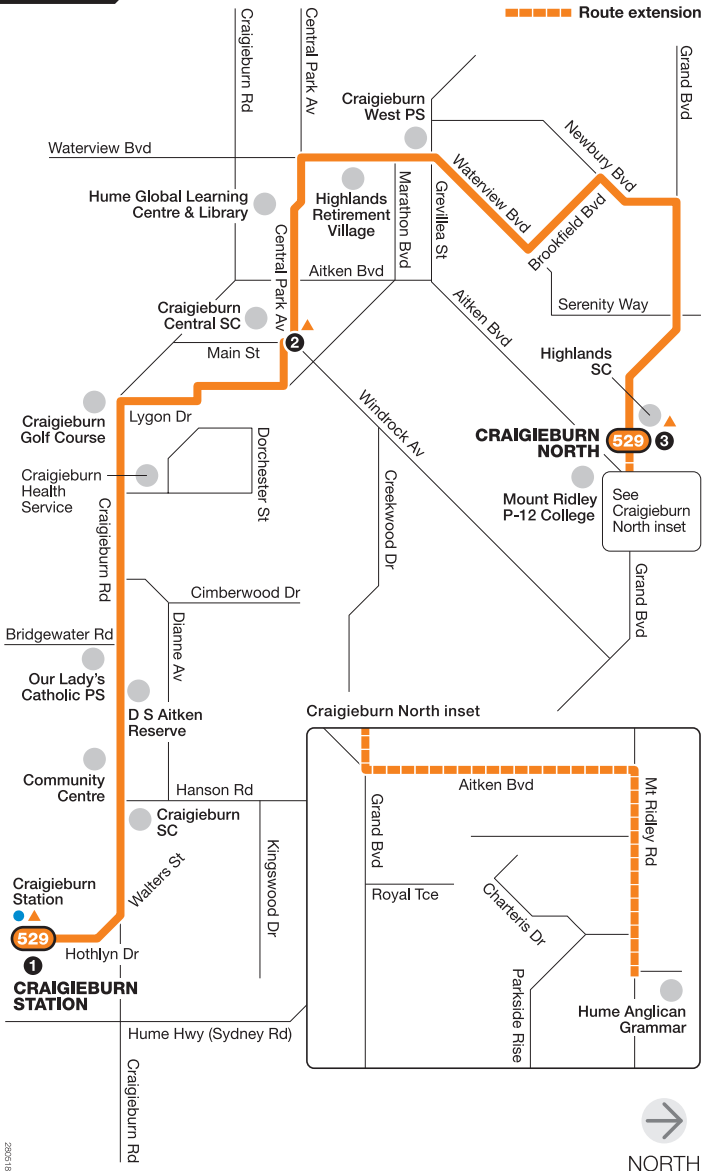

Craigieburn Station – Craigieburn North

Route 529 via Craigieburn Central SC

Zone 2

Ticketing zone

Single zone
 Connecting train
 Connecting bus
 Major stop

For more information visit ptv.vic.gov.au or call 1800 800 007

MAP NOT TO SCALE

© Public Transport Victoria 2018