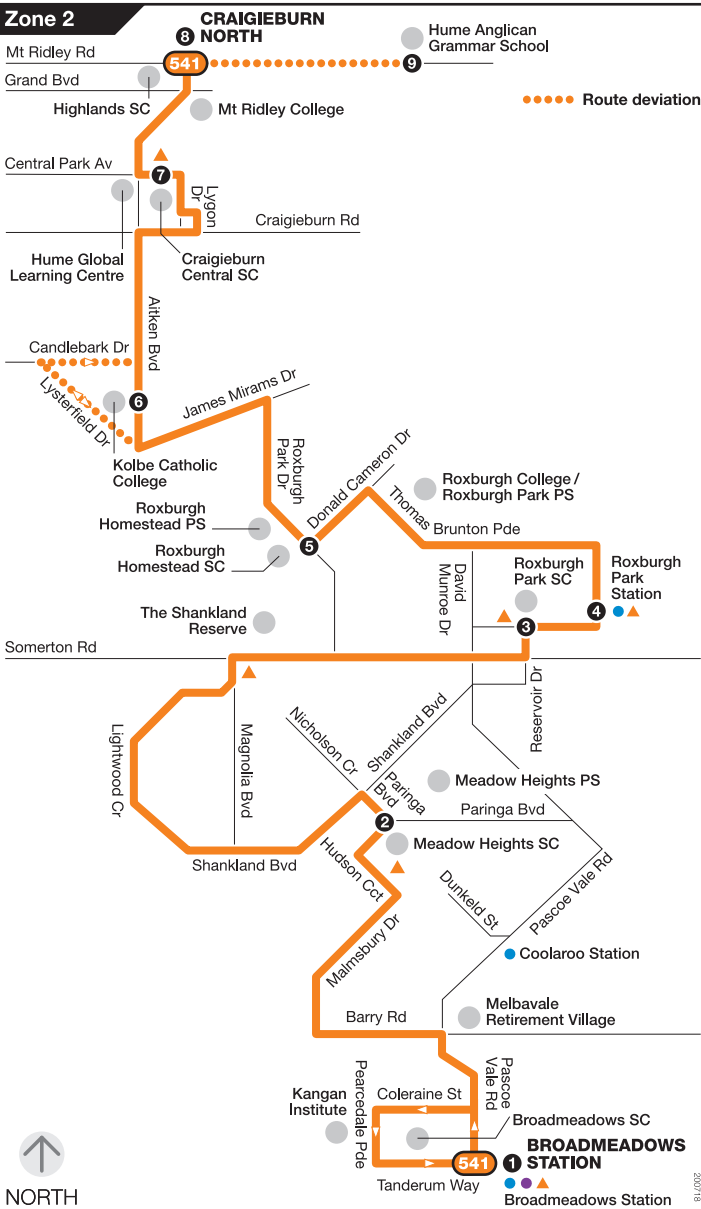

Broadmeadows Station – Craigieburn North

Route 541 via Craigieburn Central SC

Zone 2

Ticketing zone

Single zone

Connecting train
Connecting V/Line train
Connecting bus
Major stop

For more information visit ptv.vic.gov.au or call 1800 800 007